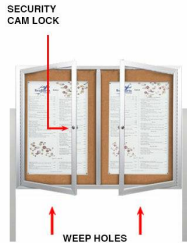

#### Product Details

- **Standing Outdoor Poster Display**
- Two 8 Foot Metal Leg Posts (2"x2"x96")
- Contemporary Radius Edge Cabinet Design
- Durable Aluminum Construction: Cabinet and Posts
- Weatherproof Exterior Cabinet Enclosed
- Lighted Display Case
- 2 and 3 Door Display Cabinet
- Enclosed Bulletin Board
- Sleek frame with **radius edges** accentuates display presentation
- **State-of-the-Art LED Strip Lighting: Long Lasting & Energy Efficient**
- Features full length piano hinges support each door
- Locking Poster Case
- Security cam-lock is positioned on the front of each door (2 keys included)
- Overall Display Cabinet Depth: 4"
- Interior Useable Depth: 2 5/8"
- 4 outdoor treated frame finishes
- Corner Style: Mitered Corners with Radius Edges
- Break Resistant Acrylic: Perfect for high traffic or public environments
- Self healing natural cork interior
- **Weep holes** provided on bottom to reduce condensation build-up
- Weather resistant aluminum backing with silicone sealant
- **Free Shipping** on Illuminated Multiple Door Poster Display Stands
- **Call for Custom Outdoor Free Standing Poster Display Cases**

#### Post Specifications

- Post Dimensions: 2" x 2" x 96" (8 Feet High)
- Posts are attached to the case through the sides. Pre-drilled holes will be provided on the posts for easy display case mounting
- Posts should be secured at least 3 feet into the ground for proper support.