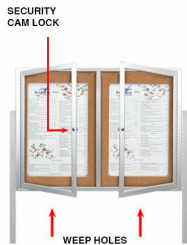

Outdoor Enclosed Illuminated Poster Cases (with Radius Edge & Leg Posts) (2 & 3 Doors)

FOR CURRENT PRICING, VISIT THE ID # LISTED ABOVE

Product Details

- **Standing Outdoor Poster Display**
- Two 8 Foot Metal Leg Posts (2"x2"x96")
- Contemporary Radius Edge Cabinet Design
- Durable Aluminum Construction: Cabinet and Posts
- Weatherproof Exterior Cabinet Enclosed
- Lighted Display Case
- 2 and 3 Door Display Cabinet
- Enclosed Bulletin Board
- Sleek frame with **radius edges** accentuates display presentation
- **State-of-the-Art LED Strip Lighting: Long Lasting & Energy Efficient**
- Features full length piano hinges support each door
- Locking Poster Case
- Security cam-lock is positioned on the front of each door (2 keys included)
- Overall Display Cabinet Depth: 4"
- Interior Useable Depth: 2 5/8"
- 4 outdoor treated frame finishes
- Corner Style: Mitered Corners with Radius Edges
- Break Resistant Acrylic: Perfect for high traffic or public environments
- Self healing natural cork interior
- **Weep holes** provided on bottom to reduce condensation build-up
- Weather resistant aluminum backing with silicone sealant
- **Free Shipping** on Illuminated Multiple Door Poster Display Stands
- **Call for Custom Outdoor Free Standing Poster Display Cases**

Lighting Information

- **LED strip lights are positioned on top to shine down**
- Electric Cord: 3-wire center back exit (electrician needed for hard-wiring)

Post Specifications

- Post Dimensions: 2" x 2" x 96" (8 Feet High)
- Posts are attached to the case through the sides. Pre-drilled holes will be provided on the posts for easy display case mounting
- Posts should be secured at least 3 feet into the ground for proper support.