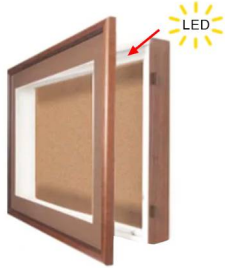

1" Deep Designer Wood Shadowbox SwingFrames with Cork Board and Interior Lighting

FOR CURRENT PRICING, VISIT THE ID # LISTED ABOVE

LONG LASTING, GREEN, ENERGY EFFICIENT LED COMPONENTS

PLUG-IN POWER ADAPTERS

Product Details

- Lighted Shadow Box with Cork Board
- Swing Open Wood Shadow Box Frame
- Wall Mounted Shadowbox
- Patented swing-open frame system (opens right to left)
- Features concealed hinges and Gravity Lock which provide a clean design
- Wood Frame Profile: 1 3/8" Wide
- Interior Wood Shadow Box Depth: 1"
- Overall Wood Shadow Box Depth: 2 1/4"
- (9) Natural wood shadowbox frame finishes
- Beveled Matboard: Complimentary color to wood frame
- Exterior Box Sides: Black Laminate
- Backing Board: 1/4" Natural Cork mounted on 1/4" Hardboard (Self Healing)
- Break Resistant Acrylic: Perfect for high traffic or public environments
- Installs Easily: Mounting hardware included
- For Indoor use only
- [Call to customize Swingframe Wood Lit Shadow Box w Corkboard](#)

Lighting Specifications

- UL approved LED Strip Lighting
- LED Color: Cool White
- LED Life: 50,000 hours (5 Year Warranty)
- LED Strip Light is positioned across the top of the display and shines downward
- Cord exit is positioned out the back of the display case ([Top Left Corner](#))
- 12 Volt Plug-In Adapter