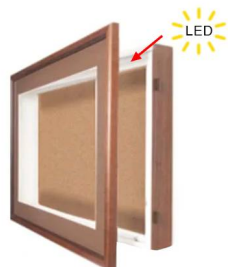

1" Deep Designer Wood Shadowbox SwingFrames with Cork Board and Interior Lighting in 12 Sizes

FOR CURRENT PRICING, VISIT THE ID # LISTED ABOVE

LONG LASTING, GREEN, ENERGY EFFICIENT
LED COMPONENTS

PLUG-IN POWER
ADAPTERS

Product Details

- Lighted Shadow Box with Cork Board
- Swing Open Wood Shadow Box Frame
- Wall Mounted Shadowbox
- Patented swing-open frame system (opens right to left)
- Features concealed hinges and Gravity Lock which provide a clean design
- Wood Frame Profile: 1 3/8" Wide
- Interior Wood Shadow Box Depth: 1"
- Overall Wood Shadow Box Depth: 2 1/4"
- (9) Natural wood shadowbox frame finishes
- Beveled Matboard: Complimentary color to wood frame
- Exterior Box Sides: Black Laminate
- Backing Board: 1/4" Natural Cork mounted on 1/4" Hardboard (Self Healing)
- Break Resistant Acrylic: Perfect for high traffic or public environments
- Installs Easily: Mounting hardware included
- For Indoor use only
- [Call to customize Swingframe Wood Lit Shadow Box w Corkboard](#)

Lighting Specifications

- UL approved LED Strip Lighting
- LED Color: Cool White
- LED Life: 50,000 hours (5 Year Warranty)
- LED Strip Light is positioned across the top of the display and shines downward
- Cord exit is positioned out the back of the display case ([Top Left Corner](#))
- 12 Volt Plug-In Adapter