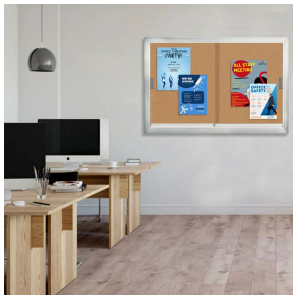

Indoor Bulletin Boards with 2 or 3 Sliding Glass Doors | Classic Mitered Metal Cabinet in 20+ Sizes

FOR CURRENT PRICING, VISIT THE ID # LISTED ABOVE

Product Details

- Indoor Bulletin Boards with Sliding Doors
- Choose 2-3 Sliding Glass Doors
- Durable, Classic Aluminum Cabinet
- Wall Mount Front Locking Display Case
- **Tempered Glass Sliding Doors**
- Self-Healing Tan Cork Bulletin Board
- Corner Style: Classic Mitered Style
- Plastic finger pulls are provided on each door for easy sliding
- Locking Bulletin Board Display Case
- Secured With Ratchet Lock (two keys included)
- Post Messages, Announcements, Photos, School Work
- 1" Wide Main Frame
- 3 1/8" Display Case Depth
- Sliding Glass Doors Bulletin Board **for Indoor Use Only**
- **FREE SHIPPING**

**Overall Case Widths 84" or Larger will Have 3 Doors; any Size Smaller will have 2 Doors

Ordering Options

- Painted Cork and Fabric Colors over Cork
- Plastic Clear or Multi-Color Push Pins (100 per box)
- LED Lighting available. Contact us for pricing