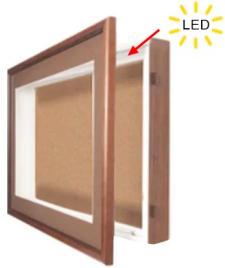

4" Deep Designer Wood Shadowbox SwingFrames with Cork Board + Interior Lighting

FOR CURRENT PRICING, VISIT THE ID # LISTED ABOVE

Product Details

- **Lighted Shadow Box with Cork Board**
- SwingFrame Designer Shadow Box
- Swing Open Wood Shadow Box Frame
- **Cork Bulletin Board Interior Surface**
- Wall Mounted Shadowbox
- Interior Top Lighting Positioned to Illuminated Downward
- Patented swing-open frame system (opens right to left)
- Features Concealed Hinges and Gravity Lock
- Wood Frame Profile: **1 3/8" Wide**
- Interior Wood Shadow Box Depth: **4"**
- Overall Wood Shadow Box Depth: **5 1/4"**
- **9** Natural wood frame shadowbox frame finishes
- Beveled Matboard: Complimentary color to wood frame
- Exterior Box Sides: Black Laminate
- Backing Board: 1/4" Natural Cork mounted on 1/4" Fiberboard
- Break Resistant Clear Acrylic Window
- Installs Easily: Mounting hardware included
- SwingFrame Wood Shadow Boxes **For Indoor Use Only**
- **Call for Custom Wood Lighted Shadow Box + Cork Board Sizes**

Lighting Specifications

- UL approved LED Strip Lighting
- LED Color: Cool White
- LED Life: 50,000 hours (5 Year Warranty)
- LED Strip Light is positioned across the top of the display and shines downward
- Cord exit is positioned out the back of the display case (Top Left Corner)
- 12 Volt Plug-In Adapter