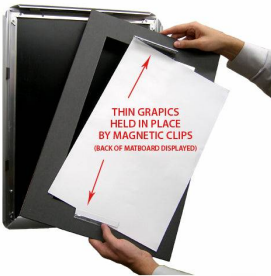

### SwingSnaps Designer Poster Snap Frames | 3" Wide Matboard

FOR CURRENT PRICING, VISIT THE ID # LISTED ABOVE

#### Product Details

- Designer Snap Frame
- **3" Wide Matboard Border**
- Snap Open Poster Display Frame
- Wall Mount Fast Changing Frame
- 4 frame rails snap-open for easy poster changes
- Front Loading Frame for posters and other signage
- Snap Frame Profile: **1 1/4" Wide**
- Narrow profile offers **11/16"** overall off the wall depth
- Accepts printed graphic material up to **1/16" thick**
- **9** Aluminum snap frame finishes available
- **.040** Backing Board: Thin, durable backer board provides rigidity for your poster
- **.020** clear PETG overlay is included to protect your poster insert
- **No Tools!** All four frame sides snap-open easily by hand
- SwingSnaps poster frames can mount either **Portrait or Landscape**
  
- Installs Easily: Punched holes in frame for easy surface mounting
- Wall Hanging Hardware (screws) Included
  
- [Call For Custom Snap Frames with and without matboards](#)
- All Snap Open Poster Frames with 3" Matboard Shipped **ASSEMBLED**
- Designer snap-open displays are for **INDOOR USE ONLY**

#### Matboards Create Numerous Benefits

- The 3" wide Mat Border provides an upscale touch to your poster insert with greater impact.
- Re-Printing of smaller size inserts will have cost savings.
- You can change your Mat Border colors anytime, and create an entire new look for your interior.