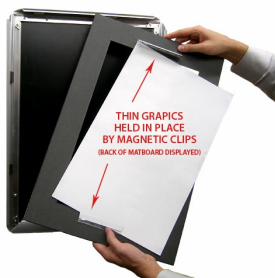

### SwingSnaps Designer Poster Snap Frames | 3" Wide Matboard

FOR CURRENT PRICING, VISIT THE ID # LISTED ABOVE

#### Product Details

- Designer Snap Frame
- **3" Wide Matboard Border**
- Snap Open Poster Display Frame
- Wall Mount Fast Changing Frame
- 4 frame rails snap-open for easy poster changes
- Front Loading Frame for posters and other signage
- Snap Frame Profile: **1 1/4" Wide**
- Narrow profile offers **11/16"** overall off the wall depth
- Accepts printed graphic material up to **1/16" thick**
- **9** Aluminum snap frame finishes available
- **.040** Backing Board: Thin, durable backer board provides rigidity for your poster
- **.020** clear PETG overlay is included to protect your poster insert
- **No Tools!** All four frame sides snap-open easily by hand
- SwingSnaps poster frames can mount either **Portrait or Landscape**
  
- Installs Easily: Punched holes in frame for easy surface mounting
- Wall Hanging Hardware (screws) Included
  
- [Call For Custom Snap Frames with and without matboards](#)
- All Snap Open Poster Frames with 3" Matboard Shipped **ASSEMBLED**
- Designer snap-open displays are for **INDOOR USE ONLY**

#### Matboards Create Numerous Benefits

- The 3" wide Mat Border provides an upscale touch to your poster insert with greater impact.
- Re-Printing of smaller size inserts will have cost savings.
- You can change your Mat Border colors anytime, and create an entire new look for your interior.