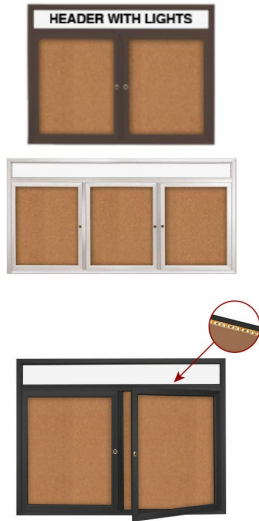

Outdoor Enclosed Poster Display Cases with Header + LED Lights | SwingCase 2-3 Doors in 35+ Sizes

FOR CURRENT PRICING, VISIT THE ID # LISTED ABOVE
FREE SHIPPING

Product Details

- Outdoor Enclosed Poster Display Cases
- LED Lighted with 2 and 3 Door Models
- Enclosed Cork Bulletin Board with Header
- Weather Resistant **Metal Display Cabinet**
- Wall Mount Illuminated Poster Display Case
- Your Personalized Message Header **Printed Free**
- Text Message Printed Up to 3 Inches All Caps Black Helvetica Font
- **Optional** Custom Headers: B/W, Color Logos, Font Styles, Images
- Full length solid piano hinges support each door
- Locking Poster Display Case
- Security cam-lock on the front of each door (2 keys)
- Overall Depth: **3 1/8"**
- Interior Usable Depth: **1 5/8"**
- LANDSCAPE orientation
- Cabinet Constructed in All Weather Durable Rustproof Aluminum
- 4 outdoor treated frame finishes
- Break-Resistant Clear Acrylic Window
- Withstands typical everyday outside elements - Not floodproof
- **Bottom Weep Holes** help drain and expel any water
- **Cabinet Vents** help reduce any condensation buildup
- Weather resistant aluminum backing with silicone sealant
- Display Case must be surface mounted on the wall
- **Free Shipping** on 2-3 Door Poster Display Cases Outdoor
- Call for Custom Made Outdoor Enclosed Poster Display Cases

Header Details

- UPPERCASE Helvetica vinyl lettering
- **Black lettering on a 5" white header (3" max text height)**
- Please type your message in the text box provided below, we will try to keep your message on one line unless otherwise specified. If we can't fit your message on one line we will center your copy on two lines. For the customer that needs a specific font, color or text positioning, you may call customer service with your requests.