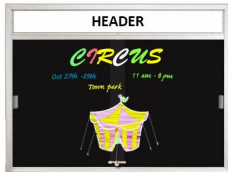

Indoor Dry Erase Black Marker Boards with Personalized Header (RADIUS EDGE) (Sliding Glass Doors)

FOR CURRENT PRICING, VISIT THE ID # LISTED ABOVE
FREE SHIPPING

Product Details

RADIUS EDGE
WITH MITERED
CORNERS

SLIDING GLASS DOORS
PROVIDE EASY ACCESS

- Indoor Enclosed Dry Erase Black Board
- 2 Sliding Glass Enclosed Boards
- Tempered Glass Door Markerboards
- Locking Dry Erase Display Case
- Aluminum Cabinet Construction
- Contemporary [Radius Edge Frame with Mitered Corners](#)
- Sliding Glass Enclosed Dry Erase Boards
- 5" High Visible White Message Header Panel
- Plastic finger pulls are provided on each door for easy sliding
- Secured with ratchet lock (two keys included)
- 5 Bright Sticks Fluorescent Markers Included ()
- **Black Board:** Durable Magnetic Porcelain Steel Surface
- Dry Erase Marker Board Color: **Gloss Black**
- 1" Wide Main Frame
- 4" Case Depth
- **For INDOOR DISPLAY USE ONLY**
- Glass Dry Erase Boards **FREE SHIPPING FREIGHT**
- Call for Custom Indoor Enclosed Dry Erase Display Boards

Header Details

- UPPERCASE Helvetica vinyl lettering
- Black lettering on a 5" white header (3" max text height)

IMPORTANT HEADER ORDERING DETAILS

Please type your message in the text box provided below, we will try to keep your message on one line unless otherwise specified. If we can't fit your message on one line we will center your copy on two lines. For the customer that needs a specific font, color or text positioning, you may call customer service with your requests.