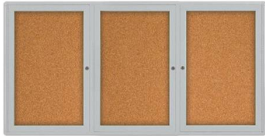

### Indoor Enclosed Bulletin Boards 96 x 24 with Rounded Corners (3 DOORS)

FOR CURRENT PRICING, VISIT THE ID # LISTED ABOVE

#### Product Details

- Indoor Enclosed Bulletin Boards
- Aluminum Display Case
- Rounded Corners
- Overall Bulletin Board Size: [96" Wide x 24" High](#)
- Number of Doors: 3
- Sleek radius frame with **ROUNDED CORNERS** accentuates messages
- Wall Mount Cork Bulletin Board
- Full length steel piano hinges support each door
- Security cam-lock on the front of each door (2 keys included)
- Overall Display Case Depth: 2"
- Interior Useable Depth: 5/8"
- 4 metal frame finishes
- Frame Orientation: **LANDSCAPE**
- Break Resistant Acrylic: Clear Lexan Polycarbonate Window
- Self healing natural cork interior
- **96 x 24 Bulletin Board 3 Door Rounded Corners for Indoor Use!**
- **FREE SHIPPING** on Indoor Enclosed Bulletin Boards 96x24
- **Call for Custom Cork Boards and Bulletin Boards**

#### Ordering Options

- Painted Cork and Fabric Colors over Cork
- Plastic Clear or Multi-Color Push Pins (100 per box)
- **Door Window: Break Resistant or Tempered Glass**
  - Break Resistant Acrylic: 1/8" thick, lightweight (Standard)
  - 1/4" Tempered Glass for public environments and locations that require this added safety feature. (Upcharge)
    - If chosen we will use our heavy duty door that will change one of 2 dimensions by 1/2". We will contact you if you do not indicate which dimension you would like adjusted in your order notes.
    - The viewable area can decrease by 1/2" or the overall size can be increased by 1/2".

Model	Overall Size	Viewable Area (per door)	Number of Doors	Ships Via	Weight
SCBBIRC234-9624-3D	96" Wide x 24" High	27 1/2" x 19"	3	Freight	58 LBS