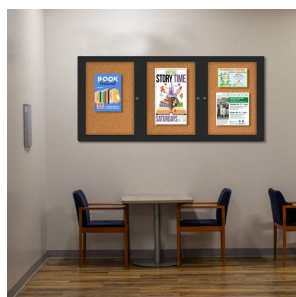

### Indoor Enclosed Bulletin Boards 96 x 24 with Rounded Corners (3 DOORS)

FOR CURRENT PRICING, VISIT THE ID # LISTED ABOVE

#### Product Details

- Indoor Enclosed Bulletin Boards
- Aluminum Display Case
- Rounded Corners
- Overall Bulletin Board Size: [96" Wide x 24" High](#)
- Number of Doors: 3
- Sleek radius frame with **ROUNDED CORNERS** accentuates messages
- Wall Mount Cork Bulletin Board
- Full length steel piano hinges support each door
- Security cam-lock on the front of each door (2 keys included)
- Overall Display Case Depth: 2"
- Interior Useable Depth: 5/8"
- 4 metal frame finishes
- Frame Orientation: **LANDSCAPE**
- Break Resistant Acrylic: Clear Lexan Polycarbonate Window
- Self healing natural cork interior
- **96 x 24 Bulletin Board 3 Door Rounded Corners for Indoor Use!**
- **FREE SHIPPING** on Indoor Enclosed Bulletin Boards 96x24
- **Call for Custom Cork Boards and Bulletin Boards**

#### Ordering Options

- Painted Cork and Fabric Colors over Cork
- Plastic Clear or Multi-Color Push Pins (100 per box)
- **Door Window: Break Resistant or Tempered Glass**
  - Break Resistant Acrylic: 1/8" thick, lightweight (Standard)
  - 1/4" Tempered Glass for public environments and locations that require this added safety feature. (Upcharge)
    - If chosen we will use our heavy duty door that will change one of 2 dimensions by 1/2". We will contact you if you do not indicate which dimension you would like adjusted in your order notes.
    - The viewable area can decrease by 1/2" or the overall size can be increased by 1/2".