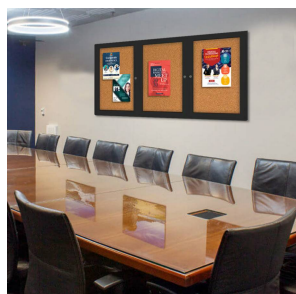

### Indoor Enclosed Bulletin Boards 96 x 24 with Rounded Corners (3 DOORS)

FOR CURRENT PRICING, VISIT THE ID # LISTED ABOVE

#### Product Details

- Indoor Enclosed Bulletin Boards
- Aluminum Display Case
- Rounded Corners
- Overall Bulletin Board Size: [96" Wide x 24" High](#)
- Number of Doors: 3
- Sleek radius frame with **ROUNDED CORNERS** accentuates messages
- Wall Mount Cork Bulletin Board
- Full length steel piano hinges support each door
- Security cam-lock on the front of each door (2 keys included)
- Overall Display Case Depth: 2"
- Interior Useable Depth: 5/8"
- 4 metal frame finishes
- Frame Orientation: **LANDSCAPE**
- Break Resistant Acrylic: Clear Lexan Polycarbonate Window
- Self healing natural cork interior
- **96 x 24 Bulletin Board 3 Door Rounded Corners for Indoor Use!**
- **FREE SHIPPING** on Indoor Enclosed Bulletin Boards 96x24
- **Call for Custom Cork Boards and Bulletin Boards**

#### Ordering Options

- Painted Cork and Fabric Colors over Cork
- Plastic Clear or Multi-Color Push Pins (100 per box)
- **Door Window: Break Resistant or Tempered Glass**
  - Break Resistant Acrylic: 1/8" thick, lightweight (Standard)
  - 1/4" Tempered Glass for public environments and locations that require this added safety feature. (Upcharge)
    - If chosen we will use our heavy duty door that will change one of 2 dimensions by 1/2". We will contact you if you do not indicate which dimension you would like adjusted in your order notes.
    - The viewable area can decrease by 1/2" or the overall size can be increased by 1/2".