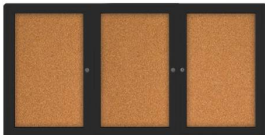

### Indoor Enclosed Bulletin Boards 96 x 24 with Rounded Corners (3 DOORS)

FOR CURRENT PRICING, VISIT THE ID # LISTED ABOVE

#### Product Details

- Indoor Enclosed Bulletin Boards
- Aluminum Display Case
- Rounded Corners
- Overall Bulletin Board Size: [96" Wide x 24" High](#)
- Number of Doors: 3
- Sleek radius frame with **ROUNDED CORNERS** accentuates messages
- Wall Mount Cork Bulletin Board
- Full length steel piano hinges support each door
- Security cam-lock on the front of each door (2 keys included)
- Overall Display Case Depth: 2"
- Interior Useable Depth: 5/8"
- 4 metal frame finishes
- Frame Orientation: **LANDSCAPE**
- Break Resistant Acrylic: Clear Lexan Polycarbonate Window
- Self healing natural cork interior
- **96 x 24 Bulletin Board 3 Door Rounded Corners for Indoor Use!**
- **FREE SHIPPING** on Indoor Enclosed Bulletin Boards 96x24
- **Call for Custom Cork Boards and Bulletin Boards**

#### Ordering Options

- Painted Cork and Fabric Colors over Cork
- Plastic Clear or Multi-Color Push Pins (100 per box)
- **Door Window: Break Resistant or Tempered Glass**
  - Break Resistant Acrylic: 1/8" thick, lightweight (Standard)
  - 1/4" Tempered Glass for public environments and locations that require this added safety feature. (Upcharge)
    - If chosen we will use our heavy duty door that will change one of 2 dimensions by 1/2". We will contact you if you do not indicate which dimension you would like adjusted in your order notes.
    - The viewable area can decrease by 1/2" or the overall size can be increased by 1/2".