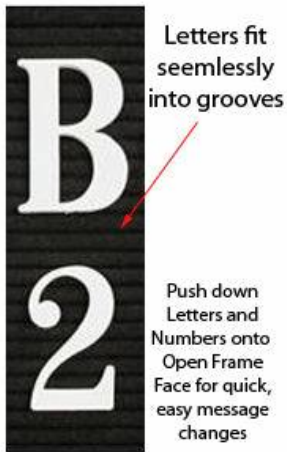

Open Face Vinyl Letter Board 30x30 Aluminum Frame

FOR CURRENT PRICING, VISIT THE ID # LISTED ABOVE
FREE SHIPPING

Product Details

- **Framed Letter Board**
- 30x30 Vinyl Letter Board
- Overall Vinyl Letter Board Size: 30 x 30
- Overall Frame Depth: 1/2"
- Silver aluminum trim (3/4" wide) borders the vinyl letter board
- Attractive vinyl letterboard with 1/4" grooves allows for easy letter and number insertion
- 3/4" White Helvetica letters and numbers included (290 Characters)
- Hanging Hardware is riveted onto the back for easy wall or ceiling mount
- Open Face letter boards display 30x30 for INDOOR or OUTDOOR use
- Call for Custom Framed Letterboards Vinyl or Fabric

NOTE: If used outdoors, the letter board should be covered by an over-hang or enclosed in a case. It is not meant for outdoor use with direct exposure to inclement weather.

Ordering Options

- Optional colors for vinyl letterboard panel
- Optional letter & character sets (1/2", 3/4", 1", 2", 3")

*CUSTOM SIZES AVAILABLE | CALL US

Model	Overall Letter Board Size	Ships Via	Shipping Weight
OFLBV-3030	30" x 30"	UPS	27