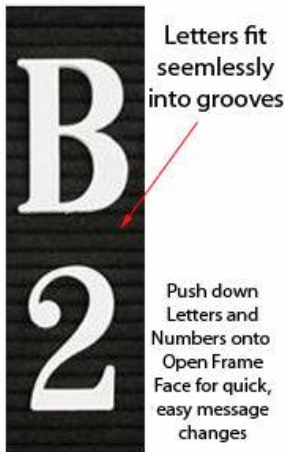

Open Face Vinyl Letter Board 30x30 Aluminum Frame

FOR CURRENT PRICING, VISIT THE ID # LISTED ABOVE
FREE SHIPPING

Product Details

- **Framed Letter Board**
- 30x30 Vinyl Letter Board
- Overall Vinyl Letter Board Size: 30 x 30
- Overall Frame Depth: 1/2"
- Silver aluminum trim (3/4" wide) borders the vinyl letter board
- Attractive vinyl letterboard with 1/4" grooves allows for easy letter and number insertion
- 3/4" White Helvetica letters and numbers included (290 Characters)
- Hanging Hardware is riveted onto the back for easy wall or ceiling mount
- Open Face letter boards display 30x30 for INDOOR or OUTDOOR use
- Call for Custom Framed Letterboards Vinyl or Fabric

NOTE: If used outdoors, the letter board should be covered by an over-hang or enclosed in a case. It is not meant for outdoor use with direct exposure to inclement weather.

Ordering Options

- Optional colors for vinyl letterboard panel
- Optional letter & character sets (1/2", 3/4", 1", 2", 3")

*CUSTOM SIZES AVAILABLE | CALL US

Model	Overall Letter Board Size	Ships Via	Shipping Weight
OFLBV-3030	30" x 30"	UPS	27