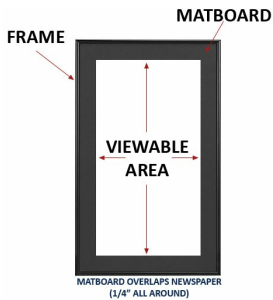

Classic Wood Frame Newspaper Display Frames with Beveled Matboard

FOR CURRENT PRICING, VISIT THE ID # LISTED ABOVE
FREE SHIPPING

Product Details

- Classic Wood Frame Newspaper Frame
- Indoor Wall Mount Display Frame
- Add Your Own Treasured Newspaper into the Frame
- Access Wood Newspaper Frame Profile: **1 3/8" Wide**
- Overall Frame Depth: **3/4"**
- Newspaper Thickness: Frames accommodate up to 10 Pages
- Frame Orientation: All sizes come standard in **PORTRAIT** orientation
- **9** Wood frame finishes available
- Beveled Matte Board: Raven Black or Arctic White (see below)
- Strong lightweight acrylic provides a clear viewing window
- **1/8"** Cardboard Backer
- Installs Easily: Mounting & Framing hardware included
- Wood newspaper display frames [for INDOOR USE ONLY](#)
- **Call for Custom Newspaper Size (Broad or Tabloid)**
- **Call for Custom Newspaper Styles (Frame or Matboard Color)**

IMPORTANT - We Need Your Newspaper Size

IMPORTANT! WE NEED YOUR NEWSPAPER SIZE

Newspaper sizes are constantly changing in this day and age. For that reason we require you to measure your newspaper and provide the **EXACT** dimensions (Width x Height)