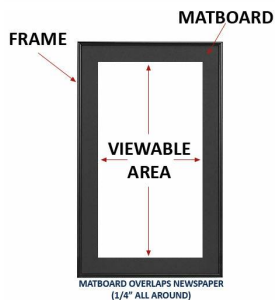

### Classic Wood Frame Newspaper Display Frames with Beveled Matboard

FOR CURRENT PRICING, VISIT THE ID # LISTED ABOVE  
FREE SHIPPING

#### Product Details

- Classic Wood Frame Newspaper Frame
- Indoor Wall Mount Display Frame
- Add Your Own Treasured Newspaper into the Frame
- Access Wood Newspaper Frame Profile: **1 3/8" Wide**
- Overall Frame Depth: **3/4"**
- Newspaper Thickness: Frames accommodate up to 10 Pages
- Frame Orientation: All sizes come standard in **PORTRAIT** orientation
- **9** Wood frame finishes available
- Beveled Matte Board: Raven Black or Arctic White (see below)
- Strong lightweight acrylic provides a clear viewing window
- **1/8"** Cardboard Backer
- Installs Easily: Mounting & Framing hardware included
- Wood newspaper display frames [for INDOOR USE ONLY](#)
- **Call for Custom Newspaper Size (Broad or Tabloid)**
- **Call for Custom Newspaper Styles (Frame or Matboard Color)**