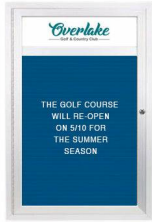

Outdoor Enclosed Letter Boards with Header | Wall Mount, Single Door Metal Cabinet in 10 Sizes + Custom

FOR CURRENT PRICING, VISIT THE ID # LISTED ABOVE

Product Details

- Outdoor Letter Board Display Cases + Header
- Enclosed Message Board Metal Cabinet
- Your Personalized Text Header Printed Free
- Wall Mount, Changeable Letterboard, Single Door
- Weather-Resistant and Made for the Outdoors
- Aluminum Constructed Cabinet
- 5" High White Message Header Panel
- Your Personalized Header Text Message Printed Free
- Text Printed up to 3" ALL CAPS Black Helvetica Font
- **Optional** Custom Header: Logo, Graphic Image or Different Font Style
- Full-Length piano hinge (opens right to left)
- Security cam-lock on front of frame (2 keys included)
- Overall Cabinet Depth: **3 1/8"**
- Interior Useable Depth: **1 5/8"**
- Four outdoor treated frame finishes
- Break-Resistant Clear Acrylic Window
- Standard Grooved Black Letter Board Panel
- **Optional** Vinyl Covered Letter Board Colors
- 1/4" spaced grooves in vinyl letterboard for easy letter and number insertion
- 3/4" White Helvetica letters and numbers included (290 Character Sprue Set)
- **Weep Holes** on bottom cabinet help expel water + dissipate condensation
- Weather resistant aluminum backing with silicone sealant
- Withstands Typical Everyday Outside Elements: Not flood or waterproof
- **4 Larger sizes SHIPS FREE FREIGHT** (see Size Chart ICON for details)
- SwingCase Enclosed Letter Boards for **INDOOR** or **OUTDOOR** use
- Display Case must be surface mounted on the wall.
- Call for Custom Letter Boards for Exterior and Indoor Applications