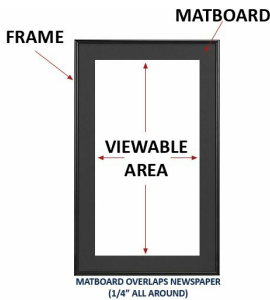

DON'T SEE YOUR NEWSPAPER?...CALL US WITH YOUR LOCAL NEWSPAPER AND NEWSPAPER SIZE AND WE'LL BUILD IT FOR YOU.

Ordering Options

- Matboard Colors
- Backing Board: Choose to upgrade your backer to Acid Free Foamboard

Acrylic Window

- **Clear Acrylic (Standard...Included in Price)**
  - Strong lightweight acrylic provides a clear viewing window
- **Non-Glare (See Pricing)**
  - Reduces glare from natural or artificial light
- **Break Resistant (See Pricing)**
  - High Impact acrylic, perfect for high traffic or public environments
- **Ultra Violet Filter Conservation Grade (See Pricing)**
  - Protects against fading, yellowing, loss of value

IMPORTANT - We Need Your Newspaper Size

IMPORTANT! WE NEED YOUR NEWSPAPER SIZE

Newspaper sizes are constantly changing in this day and age. For that reason we require you to measure your newspaper and provide the **EXACT** dimensions (Width x Height)

When ordering the Newspaper Frame below, make sure to provide your **EXACT** newspaper measurements into the blank text box labeled:

"Enter Your EXACT Newspaper Size"

This is the size we will build the newspaper frame for.

ANY QUESTIONS...LET US KNOW!!!