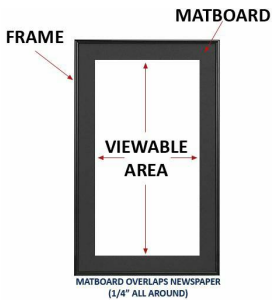

New York Yankees World Series Championship Newspaper Metal Display Frame

FOR CURRENT PRICING, VISIT THE ID # LISTED ABOVE
FREE SHIPPING

Product Details

- Metal Newspaper Frame Profile: 1/2" Wide
- Overall Frame Depth: 1"
- Newspaper Thickness: Frames accommodate up to 10 Pages
- Frame Orientation: All sizes come standard in **PORTRAIT** orientation
- (8) Aluminum frame finishes available
- Beveled Matboard: (5) colors available
- Strong lightweight acrylic provides a clear viewing window
- 1/8" Cardboard Backer
- Installs Easily: Mounting & Framing hardware included
- Metal newspaper display frames are for **INDOOR USE ONLY**
- **Call to customize the Newspaper Size (Broad or Tabloid)**
- **Call to customize the Newspaper Style (Frame or Matboard Color)**

IMPORTANT - We Need Your Newspaper Size

IMPORTANT! WE NEED YOUR NEWSPAPER SIZE

Newspaper sizes are constantly changing in this day and age. For that reason we require you to measure your newspaper and provide the **EXACT** dimensions (Width x Height)