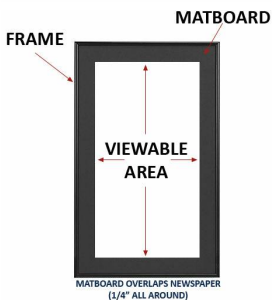

New York Yankees World Series Championship Newspaper Wood Display Frame

FOR CURRENT PRICING, VISIT THE ID # LISTED ABOVE
FREE SHIPPING

Product Details

- Wood Newspaper Frame Profile: 1 3/8" Wide
- Overall Frame Depth: 3/4"
- Newspaper Thickness: Frames accommodate up to 10 Pages
- Frame Orientation: All sizes come standard in **PORTRAIT** orientation
- (9) Wood frame finishes available
- Beveled Matboard: Raven Black, Arctic White, Blue
- Strong lightweight acrylic provides a clear viewing window
- 1/8" Cardboard Backer
- Installs Easily: Mounting & Framing hardware included
- Wood newspaper display frames are for **INDOOR USE ONLY**
- **Call to customize the Newspaper Size (Broad or Tabloid)**
- **Call to customize the Newspaper Style (Frame or Matboard Color)**

Newspaper Sizes

- New York Post
- New York Daily News
- Newsday
- New York Times
- Wall Street Journal
- USA Today
- Connecticut Post
- The Day
- Hartford Courant
- New Haven Register
- Asbury Park Press
- The Record
- Metro

DON'T SEE YOUR NEWSPAPER?...CALL US WITH YOUR LOCAL NEWSPAPER & SIZE AND WE WILL BUILD IT FOR YOU.

Ordering Options

- Matboard Colors
- Backing Board: Choose to upgrade your backer to Acid Free Foamboard

Acrylic Window

- **Clear Acrylic (Standard...Included in Price)**
  - Strong lightweight acrylic provides a clear viewing window
- **Non-Glare (See Pricing)**
  - Reduces glare from natural or artificial light
- **Break Resistant (See Pricing)**
  - High Impact acrylic, perfect for high traffic or public environments
- **Ultra Violet Filter Conservation Grade (See Pricing)**
  - Protects against fading, yellowing, loss of value

IMPORTANT - We Need Your Newspaper Size

IMPORTANT! WE NEED YOUR NEWSPAPER SIZE