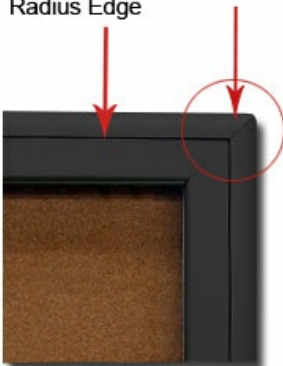

Ordering Options

- Frame Orientation: Portrait or Landscape
- Vinyl covering over corkboard
- **Door Window: Break Resistant or Tempered Glass**
 - Break Resistant Acrylic: 1/8" thick, lightweight (Standard)
 - 1/4" Tempered Glass for public environments and locations that require this added safety feature. (Upcharge)
 - If chosen we will use our heavy duty door that will change one of 2 dimensions by 1/2". We will contact you if you do not indicate which dimension you would like adjusted in your order notes.

Radius Edge

Mitered Corners

Radius Edge

■ The viewable area can decrease by 1/2" or the overall size can be increased by 1/2".

Model	Interior Size	Viewable Area	Overall Size (Portrait)	Overall Size (Landscape)	Ships Via	Shipping Weight
13 3/4" x 22 1/2"	16 1/4" x 29 1/2"	UPS	23	SCPRH-8511	9 3/4" x 12 3/4"	8 1/2" x 11"
16 1/4" x 25 1/2"	19 1/4" x 22 1/2"	UPS	27	SCPRH-1114	12 1/4" x 15 3/4"	11" x 14"
16 1/4" x 28 1/2"	22 1/4" x 22 1/2"	UPS	27	SCPRH-1117	12 1/4" x 18 3/4"	11" x 17"
23 1/4" x 35 1/2"	29 1/4" x 29 1/2"	UPS	30	SCPRH-1824	19 1/4" x 25 3/4"	18" x 24"
24" x 36"	36" x 24"	UPS	30	SCPRH-1924	20 1/4" x 25 3/4"	18 3/4" x 24 1/2" (Landscape 30 3/4" x 13 1/2")
27 1/4" x 39 1/2"	33 1/4" x 33 1/2"	UPS	31	SCPRH-2228	23 1/4" x 29 3/4"	22" x 28"
29 1/4" x 47 1/2"	41 1/4" x 35 1/2"	Freight	38	SCPRH-2436	25 1/4" x 37 3/4"	24" x 36"
32 1/4" x 51 1/2"	45 1/4" x 38 1/2"	Freight	48	SCPRH-2740	28 1/4" x 41 3/4"	27" x 40"
32 1/4" x 52 1/2"	46 1/4" x 38 1/2"	Freight	48	SCPRH-2741	28 1/4" x 42 3/4"	27" x 41"
35 1/4" x 51 1/2"	45 1/4" x 41 1/2"	Freight	48	SCPRH-3040	31 1/4" x 41 3/4"	30" x 40"
42 1/4" x 48 1/2"	N/A	Freight	70	SCPRH-3636	37 1/4" x 37 3/4"	36" x 36"
42 1/4" x 60 1/2"	54 1/4" x 48 1/2"	Freight	85	SCPRH-3648	37 1/4" x 49 3/4"	36" x 48"