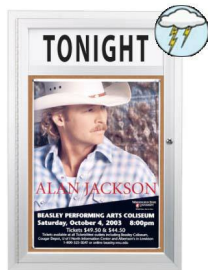

SwingCase Outdoor Enclosed Poster Case with Personalized Header (Single Door)

FOR CURRENT PRICING, VISIT THE ID # LISTED ABOVE

Product Details

- **Outdoor Poster Case**
- **5" High Message Header Panel**
- Aluminum Display Case Construction
- Weather Resistant Display
- Wall Mount Display with Single Door
- Your Personalized Message Header Text Printed Free
- Text printed up to 3" High ALL CAPS in Black Helvetica Font
- **Cork Bulletin Board Interior**
- Features full length piano hinges (opens right to left)
- Locking Display Case
- Security cam-lock on front of frame (2 keys included)
- Overall Cabinet Depth: 2"
- Interior Useable Depth: 5/8"
- 4 outdoor treated frame finishes
- Break Resistant Clear Acrylic: Tempered Glass Optional
- **Natural cork interior surface**
- Weather resistant aluminum backing with silicone sealant
- Withstands Typical day to day outside elements. Not water or flood proof
- **Weep holes** provided on bottom to drain any water
- Vents help reduce any condensation buildup
- Display Case must be **surface mounted** on the wall
- "SwingCase" Poster Cases Can be Used **Outdoor and Indoor**
- **Larger sizes Ships FREE FREIGHT**
- **Call for Custom Outdoor Poster Display Cases**

Header Details

- UPPERCASE Helvetica vinyl lettering
- Black lettering on a 5" white header (3" max text height)

IMPORTANT HEADER ORDERING DETAILS

Please type your message in the text box provided below, we will try to keep your message on one line unless otherwise specified. If we can't fit your message on one line we will center your copy on two lines. For the customer that needs a specific font, color or text positioning, you may call customer service with your requests.