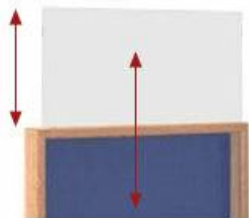

#### Product Details

- Display favorite moments and memorabilia
- Clear plexi-glass front
- Fabric covered back panel
- Overall Case Depth: 2"
- (3) Wood Frame Finishes
- Acrylic Drops into slot on the **TOP SIDE**
- **For INDOOR DISPLAY USE ONLY**
- **Call to Customize these Shadowbox Wooden Cases!**

#### Ordering Options

- (3) Wood Shadowbox Finishes
- (10) Fabric Colors over Cork

PLEXI-GLASS SLIDES OUT  
ON TOP OF SHADOWBOX

PROTECTIVE ACRYLIC SHIELD  
SLIDES INTO SLOT POSITIONED  
ON TOP OF SHADOWBOX

Model	Overall Size	Ships Via	Product Weight
DISB-1218	12" x 18"	UPS	17
DISB-1824	18" x 24"	UPS	19
DISB-2424	24" x 24"	UPS	23
DISB-2436	24" x 36"	UPS	35