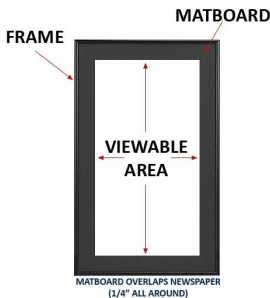

Ordering Options

- Matboard Colors
- Backing Board: Choose to upgrade your backer to Acid Free Foamboard

Acrylic Window

- **Clear Acrylic (Standard...Included in Price)**
  - Strong lightweight acrylic provides a clear viewing window
- **Non-Glare (See Pricing)**
  - Reduces glare from natural or artificial light
- **Break Resistant (See Pricing)**
  - High Impact acrylic, perfect for high traffic or public environments
- **Ultra Violet Filter Conservation Grade (See Pricing)**
  - Protects against fading, yellowing, loss of value

IMPORTANT - We Need Your Newspaper Size

IMPORTANT! WE NEED YOUR NEWSPAPER SIZE

Newspaper sizes are constantly changing in this day and age. For that reason we require you to measure your newspaper and provide the **EXACT** dimensions (Width x Height)

When ordering the Newspaper Frame below, make sure to provide your **EXACT** newspaper measurements into the blank text box labeled: **"Enter Your EXACT Newspaper Size"**

This is the size we will build the newspaper frame for.

ANY QUESTIONS...LET US KNOW!!!

Model	Newspaper	Ships Size	Shipping Weight