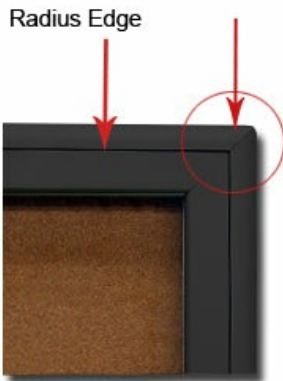

Extra Large Outdoor Enclosed Poster Cases with Header (Radius Edge) SwingCase

FOR CURRENT PRICING, VISIT THE ID # LISTED ABOVE

Radius Edge

Mitered Corners

Radius Edge

Product Details

- Extra Large Outdoor Poster Display
- Radius Edge Cabinet Design
- Aluminum Construction
- Weatherproof Display Case
- Cork Board Interior Panel
- 5" High White Message Header Panel
- Sleek radius edge frame profile with mitered corners
- Wall Mount, Large Single Door Viewing
- Features full length piano hinges (opens right to left)
- Locking Display Cabinet
- Security cam-lock is positioned on front of frame (2 keys included)
- Overall Case Depth: 2"
- Interior Useable Depth: 5/8"
- 4 outdoor treated frame finishes
- Break Resistant Acrylic: ideal for high traffic or public locations
- Self healing natural cork interior
- Weep holes provided on bottom to reduce condensation build-up
- Weather resistant aluminum backing with silicone sealant
- Case must be surface mounted on the wall
- Call to customize Radius Edge Outdoor Poster Display Cases

Header Details

- UPPERCASE Helvetica vinyl lettering
- Black lettering on a 5" white header (3" max text height)

IMPORTANT HEADER ORDERING DETAILS

Please type your message in the text box provided below, we will try to keep your message on one line unless otherwise specified. If we can't fit your message on one line we will center your copy on two lines. For the customer that needs a specific font, color or text positioning, you may call customer service with your requests.