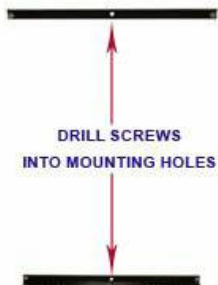

### Swinging Multi-Panel Photo Wall Displays | Large-Format in 2 Sizes with 10, 20, 30 Steel Flip Panels

FOR CURRENT PRICING, VISIT THE ID # LISTED ABOVE

PRE DRILLED HOLES  
ALLOW FOR EASY PANEL  
PLACEMENT & REMOVAL

WALL MOUNT BRACKETS

DRILL SCREWS  
INTO MOUNTING HOLES

#### Product Details

- Extra Large Swinging Photo Display Panels
- Wall Mount, Multi-Panel Flip Display
- All Steel Top-Loading Panels
- Removable Panels for Inserting materials
- Panels can be taken off the wall bracket when updating your insert material
- Materials slide between backing board and clear overlay
- Strong & durable **STEEL** swing panels flip effortlessly
- Photo rack display panel **viewable on 2-SIDES**
- Panels can be taken off the wall bracket when updating items
- Multi-Panel Display Rack Finish: Black
- STEEL display panels come in **PORTRAIT** orientation
- Panels are Top Loading
- Poster Rack Display Backing Board: White
- Installs Easily: 2 mounting brackets provided
- Multi panel photo wall displays are **for INDOOR USE ONLY**