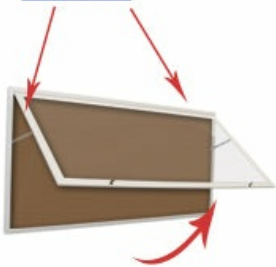

Extra Large Outdoor Enclosed Poster Display Cases | SwingCase Single Locking Door 15+ Sizes & Custom

FOR CURRENT PRICING, VISIT THE ID # LISTED ABOVE

Product Details

- Extra Large Outdoor Poster Display Case
- SwingCase Wall Mount Enclosed Bulletin Board
- Durable Aluminum Display Case Construction
- Weather-Resistant Display Cabinet
- XL Single Hinged Door, Locking Display Poster Case
- Extra Large Viewing Area
- Full-length piano hinge (opens right to left)
- Security cam-lock on the front of cabinet door (2 keys included)
- Overall Poster Case Depth: 2"
- Interior Useable Depth: 5/8"
- Four outdoor treated frame metal case finishes
- Break-Resistant, Clear Acrylic Window | Tempered Glass Optional
- Natural Interior Bulletin Board Surface
- Bottom Cabinet Weep Holes help expel any water + reduce condensation
- Weather-resistant aluminum backing with silicone sealant.
- Withstands typical everyday exterior elements. Not flood or waterproof
- Exterior Poster Cases for Outdoors and Indoor Applications
- The display case must be surface mounted on the wall.
- **FREE SHIPPING** On All Extra-Large Outdoor Poster Cases
- Contact us for Custom Outdoor Poster Case Sizes

which require this added safety standard. (Upcharge)

Landscape Orientation Information

*For outdoor poster cases being built for landscape orientation, the following information below will apply.

- The hinge placement will always be on Top (Door Swings Upward)
- Prop arms will be added to the unit to support and hold the door.
- The prop arms will extend the door open at approximately 45 degrees.

Landscape Orientation: Hinges placed on top, Prop arms included

Door swings upward

Model	Interior Size	Overall Size	Viewable Area (Portrait)	Viewable Area (Landscape)	Ships Via	Shipping Weight
SCPXL-2448	20 1/8" x 44 3/4"	24" x 48" x 2"	17 3/4" x 42"	42" x 17 3/4"	Freight	26
SCPXL-2460	20 1/8" x 56 3/4"	24" x 60" x 2"	17 3/4" x 54"	54" x 17 3/4"	Freight	30