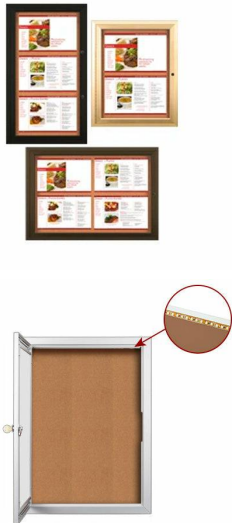

Outdoor Enclosed Menu Cases with Lights for 11" x 17" Landscape Size Menus

FOR CURRENT PRICING, VISIT THE ID # LISTED ABOVE
FREE SHIPPING

Product Details

- **Outdoor Lighted Menu Case**
- **Ideal for 11 x 17 Landscape Restaurant Menu Sizes**
- Sturdy Aluminum Menu Cabinet
- **Cork Bulletin Board Interior Panel**
- Features full length piano hinge
- Security cam-lock is positioned on front of frame (2 keys included)
- Overall Menu Case Depth: **3 1/8"**
- Interior Useable Depth: **1 5/8"**
- **4 outdoor treated frame finishes**
- Break Resistant Acrylic: Perfect for high traffic or public environments
- Self healing natural cork interior
- **Weep holes** provided on bottom to reduce any condensation build-up
- Weather resistant aluminum backing with silicone sealant
- Withstands typical everyday outside elements: not flood or water proof
- **Call to customize Outdoor Enclosed Menu Display Cases**

Lighting Information

- Top Lighting - an LED strip is placed across the top and shines downward
- UL approved LED Strip Lighting
- Cool White LED Lighting
- LED Life: 50,000 hours
- We provide a 3-wire cord attached to the ballast / transformer inside the display case.
- When installing you should use a licensed electrician / installer to bring power to the display. The installer will best decide where to exit the hardwire provided (we do not provide an exit hole as we feel its best for the installer to decide the best exit point for power supply).

Model	Menu Case Layout	Overall Size	Shipping Wt.	Ships Via
SCML-1117L-2SIDE	11 x 17 Menus (2) Across	42" Wide x 19" High x 3 1/8" Deep	28	UPS
SCML-1117L-3SIDE	11 x 17 Menus (3) Across	61" Wide x 19" High x 3 1/8" Deep	32	UPS
SCML-1117L-4SIDE	11 x 17 Menus (4) Across	79" Wide x 19" High x 3 1/8" Deep	31	UPS
SCML-1117L-2TOP	11 x 17 Menus (2) Stacked	25" Wide x 31" High x 3 1/8" Deep	25	UPS
SCML-1117L-3TOP	11 x 17 Menus (3) Stacked	25" Wide x 43" High x 3 1/8" Deep	28	UPS