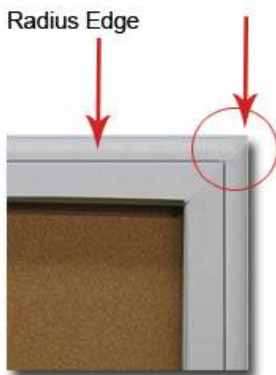

#### Product Details

- Indoor Poster Case
- Enclosed Poster Display Case
- Sleek radius edge with mitered corners cut design
- Lighted Single Door Display Case
- Features full length piano hinges (opens right to left)
- Locking Display Case
- Security cam-lock is positioned on front of frame (2 keys included)
- Overall Depth: 4"
- Interior Useable Depth: 2 5/8"
- Extra deep for displaying bulkier items
- 4 Metal Cabinet Finishes
- Break Resistant Acrylic: Perfect for high traffic or public environments
- Self healing natural cork interior
- 2 Larger case sizes **Ships FREE FREIGHT**
- Case must be **surface mounted** on the wall
- **Call for Custom Size Poster Display Cases with Radius Edge**

#### Ordering Options

- Frame Orientation: Portrait or Landscape
- Vinyl covering over corkboard
- **Door Window: Break Resistant or Tempered Glass**
  - Break Resistant Acrylic: 1/8" thick, lightweight (Standard)
  - 1/4" Tempered Glass for public environments and locations that require this added safety feature. (Upcharge)
    - If chosen we will use our heavy duty door that will change one of 2 dimensions by 1/2". We will contact you if you do not indicate which dimension you would like adjusted in your order notes.
    - The viewable area can decrease by 1/2" or the overall size can be increased by 1/2".

Radius Edge

Frame Swings Open-  
Security Cam Lock  
On Front

Mitered Corners

Radius Edge

Model	Interior Size	Viewable Area	Overall Size (Portrait)	Overall Size (Landscape)	Ships Via	Shipping Weight
SCPIRL-1319	14 1/4" x 20 3/4"	12 3/4" x 19" (Landscape 18 3/4" x 13")	18" x 24"	24" x 18"	UPS	25
SCPIRL-1824	19 1/4" x 25 3/4"	18" x 24"	23 1/4" x 29"	29 1/4" x 23"	UPS	27