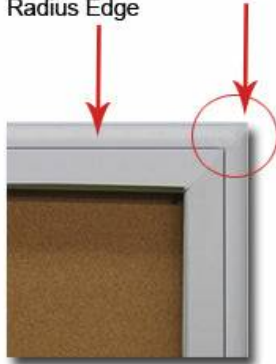

Mitered Corners

Radius Edge