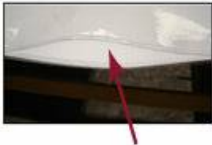

Tabletop Mini Gallery Art Bin | Choose 4 Rack Finishes | Optional Protective Print Sleeves

FOR CURRENT PRICING, VISIT THE ID # LISTED ABOVE

Product Details

- Durable **STEEL** construction
- Counter Top Colors: Black, Gray, Granite, or White
- Tray Width 7 1/2"
- Recommended Print Protector Size: 20" x 26"

Dimensions

Counter Top Art Bin **Base:** 22" x 17 1/2"

Counter Top Art Bin **Height:** 15"

Counter Top Art Bin **Weight:** 12 LBS

Ordering Options

Poster Sleeve Protectors:

- .008 mil clear flexible vinyl
- 2-sided 50 pt. thick, ph neutral cardboard print divider
- Extra locked stitching at stress points - prevents unraveling
- Cardboard Divider Colors: (Available in White or Black, depending on the size)

Plastic Poster Sleeve Sizes

16" x 20" | 18" x 24" | 20" x 26"

.008 CLEAR VINYL PROTECTOR