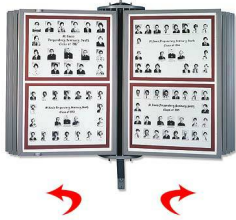

Full-Vue Swinging Panel Mat Board Wall Displayer | 10 Steel Flip Panels in 3 Sizes | Two-Sided

FOR CURRENT PRICING, VISIT THE ID # LISTED ABOVE

Product Details

- Full Vue Swing Panels Mat Board Display
- Wall Mount Flip Display with 2-Sided Panels
- All STEEL Construction
- 3 Panel Sizes: 24" x 36" | 30" x 40" | 40" x 48"
- Panels are Top Loading
- Two Multi Panel Framework Finishes: Light Gray or Beige
- Requires Wall Width of 41", plus 2/3 Width of the Panel at Each End
- Each panel Includes 1 White Matboard Divider
- Double-Sided tape or spray adhesive helps attach items (not included)
- 10 Sturdy Steel Swing Panels with (20 Views)
- Each Wall Panel Displays 2-SIDES
- Each Panel Includes 2 Sheets of Protective Multiglas Overlays
- 170-Degree Panel Viewing Angle
- All panel sizes come standard in **PORTRAIT** orientation
- Set up quickly and easily
- Multi Panel Wall Displays are for **INDOOR USE ONLY**

EACH SWINGING PANEL IS PROTECTED WITH (2) MULTIGLAS COVERS

WALL MOUNT BRACKET

Panel Size	Width (Wall Space Needed)	Height (Wall Space Needed)	Depth
24" x 36"	59"	48"	29 1/2"
30" x 40"	71"	52"	35 1/2"
40" x 48"	91"	60"	45 1/2"