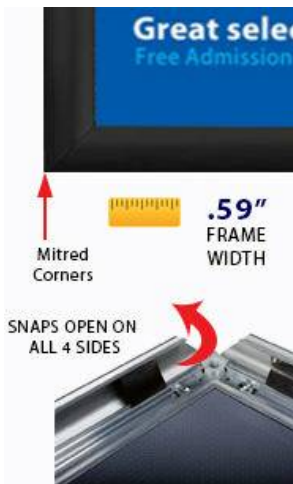

8.5x11 Snap Frame Poster Sign Frames .59" Wide | Black Frame with Mitered Corners

FOR CURRENT PRICING, VISIT THE ID # LISTED ABOVE

Product Details

- Mitered Corners Snap Frame
- Classic Style Mitered Frame
- Wall Hanging Sign Frame
- 8 1/2" x 11" Snap Frame
- Frame Width: .59" WIDE
- Black Frame Finish
- .59" Wide Frames Sides Made with Aluminum
- Wall Display Frame for Posters, Signs, Photography, Etc.
- 8.5x11 Graphic is front loaded into Snap Open Frame
- All four frame sides snap open by hand
- Mount Frame in either portrait & landscape orientation.
- Accepts single printed Insert 8 1/2" x 11"
- Visible Area: 8 1/8" x 10 5/8"
- Overall snap frame Size 8 15/16" x 11 7/16"
- Mitered Corner Black Snap Frames for Indoor Use
- 8.5x11 Non-Glare Protective Overlay is Included
- Easy to follow instructions
- Each Flip up Frame is Packed Individually in a Cardboard Box
- 8 1/2 x 11 Black Snap Frames Quick Ships in 1-2 Days

Model	Insert (Poster Size)	Insert (Viewable Area)	Overall Size
TKM685	8 1/2" x 11"	8 1/8" X 10 5/8"	8 15/16" X 11 7/16"