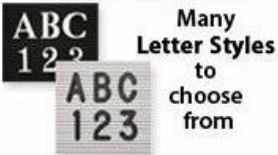

Portrait or Landscape

Many Letter Styles to choose from