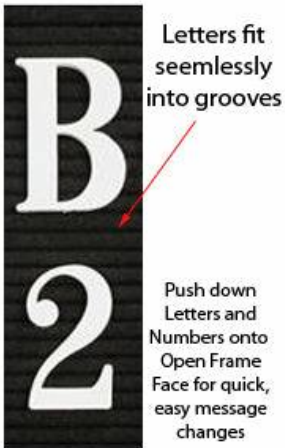

Open Face Felt Letter Board 8.5x11 Wood Frame

FOR CURRENT PRICING, VISIT THE ID # LISTED ABOVE
FREE SHIPPING

Product Details

- **Wood Framed Felt Letter Board**
- Overall Framed Letter Board Size: **8.5 x 11**
- Overall Message Display Board Depth: **3/4"**
- **1" Wide Wood frame borders the felt letter board**
- Attractive felt letter board with 1/4" grooves allows for easy letter and number insertion
- **3/4" White Helvetica letters and numbers included (290 Characters)**
- Hanging Hardware is riveted onto the back for easy wall or ceiling mount
- **8 1/2" x 11"** Open Face letter boards displays **for INDOOR use only**
- **Call to Customize Open Frame Face Wood Letterboard**

Ordering Options

- Frame Orientation: Portrait or Landscape
- Optional colors for felt letterboard panel
- Multiple wood frames available (see options below)
- Optional letter & character sets (1/2", 3/4", 1", 2", 3")

***CUSTOM SIZES AVAILABLE | CALL US**

Portrait or Landscape

Many Letter Styles to choose from

Letters fit seamlessly into grooves

Push down Letters and Numbers onto Open Frame Face for quick, easy message changes