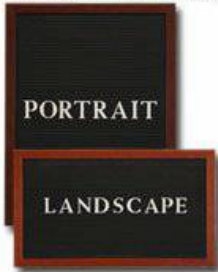

Open Face Felt Letter Board 8.5x11 Wood Frame

FOR CURRENT PRICING, VISIT THE ID # LISTED ABOVE
FREE SHIPPING

Product Details

- **Wood Framed Felt Letter Board**
- Overall Framed Letter Board Size: **8.5 x 11**
- Overall Message Display Board Depth: **3/4"**
- **1" Wide Wood frame borders the felt letter board**
- Attractive felt letter board with 1/4" grooves allows for easy letter and number insertion
- **3/4" White Helvetica letters and numbers included (290 Characters)**
- Hanging Hardware is riveted onto the back for easy wall or ceiling mount
- **8 1/2" x 11"** Open Face letter boards displays **for INDOOR use only**
- **Call to Customize Open Frame Face Wood Letterboard**

Ordering Options

- Frame Orientation: Portrait or Landscape
- Optional colors for felt letterboard panel
- Multiple wood frames available (see options below)
- Optional letter & character sets (1/2", 3/4", 1", 2", 3")

***CUSTOM SIZES AVAILABLE | CALL US**

Portrait or Landscape

Many Letter Styles to choose from

Letters fit seamlessly into grooves

Push down Letters and Numbers onto Open Frame Face for quick, easy message changes