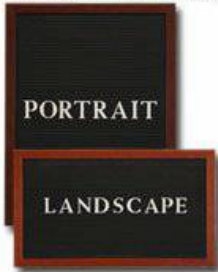

### Open Face Felt Letter Board 8.5x11 Wood Frame

FOR CURRENT PRICING, VISIT THE ID # LISTED ABOVE  
FREE SHIPPING

#### Product Details

- **Wood Framed Felt Letter Board**
- Overall Framed Letter Board Size: **8.5 x 11**
- Overall Message Display Board Depth: **3/4"**
- **1" Wide Wood frame borders the felt letter board**
- Attractive felt letter board with 1/4" grooves allows for easy letter and number insertion
- **3/4" White Helvetica letters and numbers included (290 Characters)**
- Hanging Hardware is riveted onto the back for easy wall or ceiling mount
- **8 1/2" x 11"** Open Face letter boards displays **for INDOOR use only**
- **Call to Customize Open Frame Face Wood Letterboard**

#### Ordering Options

- Frame Orientation: Portrait or Landscape
- Optional colors for felt letterboard panel
- Multiple wood frames available (see options below)
- Optional letter & character sets (1/2", 3/4", 1", 2", 3")