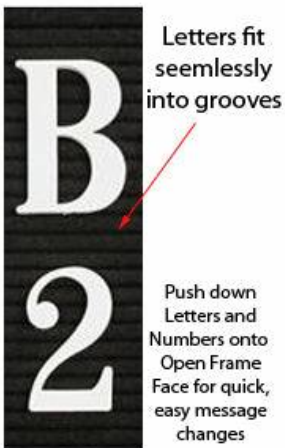

Letters fit seamlessly into grooves

Push down Letters and Numbers onto Open Frame Face for quick, easy message changes

Model	Overall Letter Board Size	Ships Via	Shipping Weight
OFWLBF-8511	8 1/2" x 11"	UPS	3