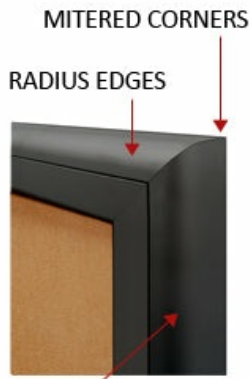

Outdoor Enclosed Menu Cases with Lights (11" x 14" Portrait Menus) (Radius Edge)

FOR CURRENT PRICING, VISIT THE ID # LISTED ABOVE
FREE SHIPPING

Product Details

- Sleek radius edge with lighted corners provided with mitered corners
- Features full length piano hinges
- Security cam-lock is positioned on front of frame (2 keys included)
- Overall Menu Case Depth: 4"
- Interior Useable Depth: 2 5/8"
- 4 outdoor treated frame finishes
- Break Resistant Acrylic: Perfect for high traffic or public environments
- Self healing natural cork interior
- Weep holes provided on bottom to reduce condensation build-up
- Weather resistant aluminum backing with silicone sealant
- **Free Ground Shipping**
- [Call to Customize 11x14 Outdoor Menu Display Cases - Radius Edge](#)

Lighting Information

- UL approved T8 fluorescent bulbs are positioned on top to shine down
- Electric Cord: 3-wire center back exit (electrician needed for hardwiring)

View Menu Case Layouts (Combinations)

- 11" x 14" MENUS (2) ACROSS ☐
- 11" x 14" MENUS (3) ACROSS ☐
- 11" x 14" MENUS (4) ACROSS ☐
- 11" x 14" MENUS (2) STACKED ☐
- 11" x 14" MENUS (3) STACKED ☐
- 11" x 14" MENUS (4) 2 TOP / 2 BOTTOM ☐

Ordering Options

Door Window: Break Resistant or Tempered Glass

- Break Resistant Acrylic: 1/4" thick, lightweight (Standard)
- Tempered Glass: 1/8" Tempered Glass is offered for public environments

which require this added safety standard. (25% Upcharge)

RADIUS EDGES on ALL 4 Sides
Sleek and Contemporary Design

Model	Menu Case Layout	Overall Size	Shipping Wt.	Ships Via
SCMRL-1114P-2SIDE	11 x 14 Menus (2) Across	31" Wide x 22" High x 3 1/8" Deep	28	FedEx
SCMRL-1114P-3SIDE	11 x 14 Menus (3) Across	43" Wide x 22" High x 3 1/8" Deep	33	FedEx