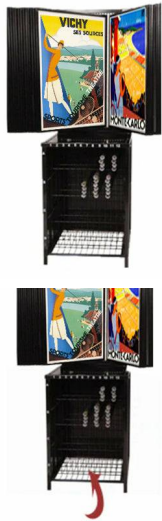

Floor Standing Swinging Poster Display with Poster Rack Bin Storage and 24 Portrait Size Panels 26 x 37 Two-Sided Viewing Flip Display

FOR CURRENT PRICING, VISIT THE ID # LISTED ABOVE

STORES UP TO 336
ROLLED POSTERS

Product Details

- All Steel Swinging Poster Display Stand Construction
- Poster Panel Size: 26" Wide x 37" High
- Flip Display Panels are Top Load
- 2-Sided: 24 Swing Panels with 48 Poster Images
- Poster Bin Storage Holds 336 rolled, sleeved posters

Dimensions

Poster Display Rack **Height:** 79"

Poster Display Rack **Width:** 37"

Poster Display Rack **Depth:** 27 1/2"