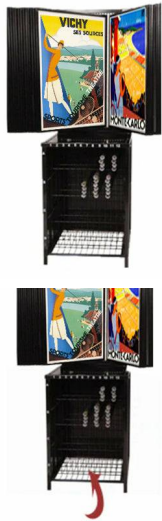

### Floor Standing Swinging Poster Display with Poster Rack Bin Storage and 24 Portrait Size Panels 26 x 37 Two-Sided Viewing Flip Display

FOR CURRENT PRICING, VISIT THE ID # LISTED ABOVE

STORES UP TO 336  
ROLLED POSTERS

#### Product Details

- All Steel Swinging Poster Display Stand Construction
- Poster Panel Size: 26" Wide x 37" High
- Flip Display Panels are Top Load
- 2-Sided: 24 Swing Panels with 48 Poster Images
- Poster Bin Storage Holds 336 rolled, sleeved posters

#### Dimensions

Poster Display Rack **Height:** 79"

Poster Display Rack **Width:** 37"

Poster Display Rack **Depth:** 27 1/2"