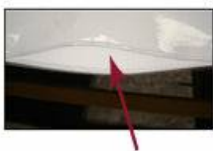

Rolling Mini Gallery Art Bin Two-Tier, Steel Constructed Floor Stand for Browsing Prints and Posters

FOR CURRENT PRICING, VISIT THE ID # LISTED ABOVE

Product Details

- 2-Tier Art & Print Storage Bin
- Durable **STEEL** construction
- Art Bin Colors: Black, Gray, Granite, or White
- Recommended Print Protector Size: 20" x 26"
- Tray Width 7 1/2"
- Wheels Included
- Casters Lock in place providing a sturdy base when browsing prints & posters

Dimensions

Art Bin Display **Base** 22" x 24"

Art Bin Display **Height**: 41"

Art Bin Display **Weight**: 24 LBS

Ordering Options

Poster Sleeve Protectors:

- .008 mil clear flexible vinyl
- 2-sided 50 pt. thick, ph neutral cardboard print divider
- Extra locked stitching at stress points - prevents unraveling
- Cardboard Divider Colors: (Available in White or Black, depending on the size)

Plastic Poster Sleeve Sizes
16" x 20" | 18" x 24" | 20" x 26"

.008 CLEAR VINYL PROTECTOR