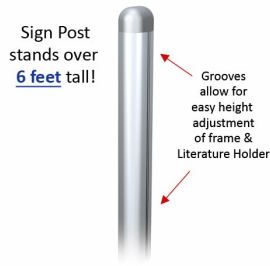

POSTO-STAND™ Quick Change Slide-in Poster Display 22x56 SINGLE SIDED Floor Stand

FOR CURRENT PRICING, VISIT THE ID # LISTED ABOVE

Product Details

- POSTO-STAND™ Sign Pedestal Floor Stand
- 22x56 Sign Frame on Pedestal Stand
- Display Poster or Sign Size: **22" Wide x 56" High**
- Overall Post Height: 72" (6 FEET TALL)
- Aluminum frame slide up and down the 72" HIGH aluminum pole
- For best results, use thick or rigid printed materials
- Position Frame to your desired sign height
- Sign Post is slotted on both sides for frame and accessory height adjustments
- Includes ONE Poster Frame
- Top slot opening in sign frame for poster insert
- **Accepts Graphics up to 3/16" thick** with room for clear overlays
- Sleek Curvilinear Mitered Frame with Profile Shape adds Style
- **Black** and **Silver** 22 x 56 frame and post finishes
- Slide-in Frame profile overlaps poster by **3/8" all around**
- Sign Frame Orientation: Vertical (Portrait)
- Mount the 22x56 **sign holder Center Hung or Offset** onto the post
- Weighted Steel Base Provides Added Stability
- Bases are offered in a 16" Round or 17" Square style (YOU CHOOSE!)
- Built with durable aluminum alloy
- Made in the USA
- POSTO-STAND™ Designed for **Indoor Use**

Frame Position: Center Hung Vs. Offset

When ordering this floor standing poster display, you have the option of hanging your poster frame either Center Hung or Offset.

Center Hung

When selecting **CENTER HUNG**, the sign frame becomes a single sided frame, where you can only display ONE Poster.

The 72" High sign post where the frame is attached to, will block the backside of the frame from being viewed properly.

When selecting the Center Hung Option, you will only require ONE Clear Overlay per sign frame.