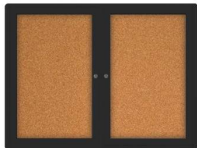

Indoor Enclosed Bulletin Boards 42 x 32 with Rounded Corners (2 DOORS)

FOR CURRENT PRICING, VISIT THE ID # LISTED ABOVE

Product Details

- Indoor Enclosed Bulletin Boards
- Aluminum Display Case
- Rounded Corners
- Overall Bulletin Board Size: [42" Wide x 32" High](#)
- Number of Doors: 2
- Sleek radius frame with **ROUNDED CORNERS** accentuates messages
- Wall Mount Cork Bulletin Board
- Full length steel piano hinges support each door
- Security cam-lock on the front of each door (2 keys included)
- Overall Display Case Depth: 2"
- Interior Useable Depth: 5/8"
- 4 metal frame finishes
- Frame Orientation: **LANDSCAPE**
- Break Resistant Acrylic: Clear Lexan Polycarbonate Window
- Self healing natural cork interior
- 42 x 32 Bulletin Board 2 Door Rounded Corners for Indoor Use!
- **FREE SHIPPING** on Indoor Enclosed Bulletin Boards 42x32
- [Call for Custom Cork Boards and Bulletin Boards](#)

Ordering Options

- Painted Cork and Fabric Colors over Cork
- Plastic Clear or Multi-Color Push Pins (100 per box)
- **Door Window: Break Resistant or Tempered Glass**
 - Break Resistant Acrylic: 1/8" thick, lightweight (Standard)
 - 1/4" Tempered Glass for public environments and locations that require this added safety feature. (Upcharge)
 - If chosen we will use our heavy duty door that will change one of 2 dimensions by 1/2". We will contact you if you do not indicate which dimension you would like adjusted in your order notes.
 - The viewable area can decrease by 1/2" or the overall size can be increased by 1/2".