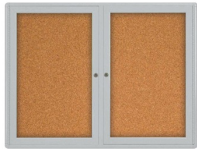

Indoor Enclosed Bulletin Boards 42 x 32 with Rounded Corners (2 DOORS)

FOR CURRENT PRICING, VISIT THE ID # LISTED ABOVE

Product Details

- Indoor Enclosed Bulletin Boards
- Aluminum Display Case
- Rounded Corners
- Overall Bulletin Board Size: [42" Wide x 32" High](#)
- Number of Doors: 2
- Sleek radius frame with **ROUNDED CORNERS** accentuates messages
- Wall Mount Cork Bulletin Board
- Full length steel piano hinges support each door
- Security cam-lock on the front of each door (2 keys included)
- Overall Display Case Depth: 2"
- Interior Useable Depth: 5/8"
- 4 metal frame finishes
- Frame Orientation: **LANDSCAPE**
- Break Resistant Acrylic: Clear Lexan Polycarbonate Window
- Self healing natural cork interior
- 42 x 32 Bulletin Board 2 Door Rounded Corners for Indoor Use!
- **FREE SHIPPING** on Indoor Enclosed Bulletin Boards 42x32
- [Call for Custom Cork Boards and Bulletin Boards](#)

Ordering Options

- Fabric Covered Cork Board
- Painted Cork and Fabric Colors over Cork
- Plastic Clear or Multi-Color Push Pins (100 per box)

****FLUORESCENT LIGHTING OR LED LIGHTING AVAILABLE FOR FULL FRAME INTERIOR WRAP. CONTACT US FOR PRICING!**

Door Window: Break Resistant or Tempered Glass

- Break Resistant Acrylic: 1/4" thick, lightweight (Standard)
- Tempered Glass: 1/4" Tempered Glass is offered for public environments

which require this added safety standard. (Upcharge)