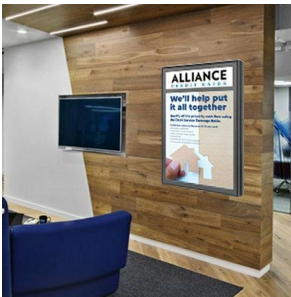

Classic Poster Display SwingFrames with Message Header

FOR CURRENT PRICING, VISIT THE ID # LISTED ABOVE

Product Details

- Poster Display Frame with Matte Board and Header
- Message Header (Printed Free)
- Custom Aluminum Metal Picture Frame
- Matte Board with Poster + Message Header Openings
- Patented swing-open display system
- Front Metal Picture Frame opens right to left for poster changes
- Features concealed Hinges and Gravity Lock
- Metal Frame Profile: 3/8" Wide
- Overall Frame Depth: 1 3/8"
- (6) Aluminum frame finishes available
- Beveled Matboard: Complimentary color to frame finish
- Viewable Matboard Border: 1 1/4"
- Viewable Area: Matte board overlaps printed insert (poster) by 1/4"
- Backing Board: 1/8" white Coroplast provides rigidity to your insert
- Accepts printed insert material up to 1/16" thick
- Repositionable Adhesive Tapes are provided to hold posters in position
- Strong lightweight acrylic provides a clear viewing window
- Installs Easily: Mounting Hardware included
- SwingFrame Poster Frames for **Indoor Use Only!**
- **Call For Custom Poster Display Sizes!**

Ordering Options

- Poster Frame Orientation: Portrait or Landscape
- Header & Lettering Colors
- Side Plunge Lock & Key

Acrylic Window

- **Clear Acrylic (Standard...Included in Price)**
- Strong lightweight acrylic provides a clear viewing window
- **Non-Glare (See Pricing)**