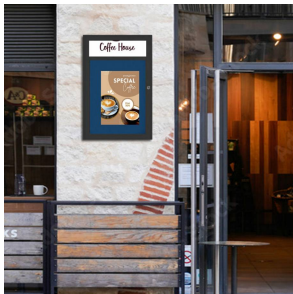

Radius Edge Outdoor Enclosed Poster Display Cases with Header + Lights | SwingCase in 9 Sizes

FOR CURRENT PRICING, VISIT THE ID # LISTED ABOVE

Product Details

- Outdoor Poster Display Cases LED-Lighted
- Contemporary Radius Edge Cabinet Corners
- Wall Mount, Aluminum Case with Your Message Header
- Sealed Weatherproof Enclosed Bulletin Board
- UL-Listed LED Strip Lighting - Long Lasting 50,000 Hrs.
- 5" High White Message Header Panel
- Your Text Message **Printed Free**
- Your Personalized Text Message Printed in All-Caps Black Helvetica Font
- **Optional Custom Headers:** B/W, Color, Logos, Graphic Images, Font Styles
- Sleek, Safe Radius Edge Design with Mitered Cut Corners
- Full-Length Solid Piano Hinges (opens right to left)
- Locking Poster Display Case
- Security Cam-Lock on Front of Cabinet (2 keys included)
- Overall Exterior Cabinet Depth: **4"**
- Interior Useable Depth: **2 5/8"**
- Extra Deep for Displaying Bulkier Items
- **Four** Outdoor Treated Cabinet Finishes
- Break-Resistant Clear Acrylic Window
- Self-Healing Cork Interior Panel
- **Bottom Cabinet Weep Holes** Expel any Water + Dissipate Condensation
- Weather-Resistant Aluminum Backing with Silicone Sealant
- Case Must Be **Surface Mounted** on the Wall
- **Larger Sizes Ship Free Ground Freight**
- Contact Us for Custom Outdoor Display Cases: Wall & Free-Standing