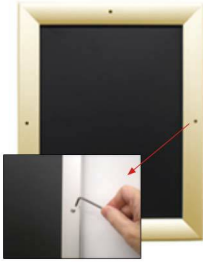

EXTRA-DEEP 36x42 Poster Snap Frames with Security Screws (for MOUNTED GRAPHICS)

FOR CURRENT PRICING, VISIT THE ID # LISTED ABOVE
FREE SHIPPING

For Mounted Posters

Product Details

***ALL 4 FRAME SIDES HAVE A SECURITY SCREW PLACED INTO THE CENTER OF EACH FRAME RAIL. THESE SCREWS SECURE THE SAFETY OF YOUR 36x42 POSTING AND PREVENT ANY TAMPERING.**

- Snap Lock Poster Frames with Security Screws + Allen Key Tool
- **Fits Posters 36x42**
- Wall Mount Poster Display Frames and Sign Holders
- Quick-Changing, **all 4 frame rails snap-open for easy poster changes**
- Front Loading Frame for posters and other signage
- Snap Frame Profile: 1 1/4" Wide
- Narrow profile offers 1" overall off the wall depth
- **Accepts 2 Printed Thicknesses: 3/8" & 1/2"**
- Viewable Area: Moulding overlaps poster insert by 3/8" all around
- **(9) Aluminum snap frame finishes available**
- **1/2" Silver Aluminum bottom frame rail is exposed from side view**

for all frame colors selected

- .040 Backing Board: Thin, durable backer board for 3/8" thick poster only
- .020 clear PETG overlay is included to protect thick poster insert (3/8" Only)
- **Allen Wrench Tool is included to help remove and secure your inserts**
- SwingSnap poster frames can mount either **Portrait or Landscape**
- Installs Easily: Punched holes in frame allow for easy surface mounting
- Hanging hardware included