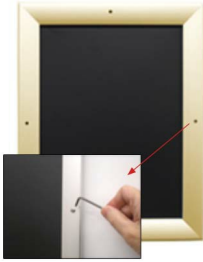

#### Product Details

**\*ALL 4 FRAME SIDES HAVE A SECURITY SCREW PLACED INTO THE CENTER OF EACH FRAME RAIL. THESE SCREWS SECURE THE SAFETY OF YOUR 36x42 POSTING AND PREVENT ANY TAMPERING.**

- Snap Lock Poster Frames with Security Screws + Allen Key Tool
- **Fits Posters 36x42**
- Wall Mount Poster Display Frames and Sign Holders
- Quick-Changing, **all 4 frame rails snap-open for easy poster changes**
- Front Loading Frame for posters and other signage
- Snap Frame Profile: 1 1/4" Wide
- Narrow profile offers 1" overall off the wall depth
- **Accepts 2 Printed Thicknesses: 3/8" & 1/2"**
- Viewable Area: Moulding overlaps poster insert by 3/8" all around
- **(9) Aluminum snap frame finishes available**
- **1/2" Silver Aluminum bottom frame rail is exposed from side view**

##### 3/8" Mounted Graphic Insert

All frames will include a .040 Black Backer Board

All frames will include a .020 Clear Overlay

##### 1/2" MAX Mounted Graphic Insert

.040 Black Backer Board **NOT INCLUDED** (can not fit)

.020 Clear Overlay **NOT INCLUDED** (can not fit)

#### Customize your Snap Frames

- **Customize Security Screw Extra Deep Poster Snap Frames 36 x 42!**
- If you request a larger size Snap Frame FULLY ASSEMBLED,

please call for a shipping quote.