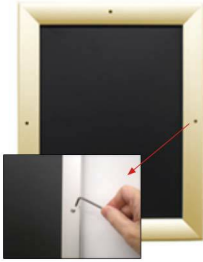

for all frame colors selected

- .040 Backing Board: Thin, durable backer board for 3/8" thick poster only
- .020 clear PETG overlay is included to protect thick poster insert (3/8" Only)
- **Allen Wrench Tool is included to help remove and secure your inserts.**
- SwingSnap poster frames can mount either **Portrait or Landscape**
- Installs Easily: Punched holes in frame allow for easy surface mounting
- Hanging hardware included

- Aluminum snap-open displays are for **INDOOR** or ****OUTDOOR** use

**Make sure you laminate your insert material if going outdoors

**Poster Snap Frames are weather resistant...not water-proof

Mounted Graphic Details

3/8" Mounted Graphic Insert

All frames will include a .040 Black Backer Board

All frames will include a .020 Clear Overlay

1/2" MAX Mounted Graphic Insert

.040 Black Backer Board **NOT INCLUDED** (can not fit)

.020 Clear Overlay **NOT INCLUDED** (can not fit)

Customize your Snap Frames

- **Customize Security Screw Extra Deep Poster Snap Frames 36 x 48!**
- If you request a larger size Snap Frame FULLY ASSEMBLED,

please call for a shipping quote.