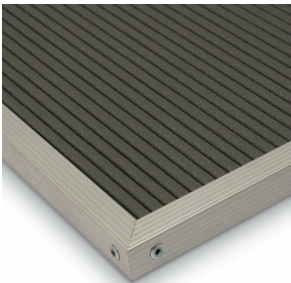

Open Face Vinyl Letter Board 24x30 Frame Silver Trim

FOR CURRENT PRICING, VISIT THE ID # LISTED ABOVE
FREE SHIPPING

Product Details

- Open Face Letter Board
- Silver Framed Letter Board
- Overall Vinyl Letter Board Size: 24 x 30
- Overall Depth: 1/2"
- Silver aluminum trim (3/4" wide) borders the vinyl letter board
- Attractive vinyl letterboard with 1/4" grooves for easy letter & number insertion
- 3/4" White Helvetica letters and numbers included (290 Characters)
- Hanging Hardware is riveted onto the back for easy wall or ceiling mount
- Open Face 24 x 30 letter boards displays are for **INDOOR** or **OUTDOOR** use
- Call For Custom Open Frame Face Letterboard Sizes

NOTE: If used outdoors, the letter board should be covered by an over-hang or enclosed in a case. It is not meant for outdoor use with direct exposure to inclement weather.

Ordering Options

- Frame Orientation: Portrait or Landscape
- Optional colors for vinyl letterboard panel
- Optional letter & character sets (1/2", 1", 2", 3")

***CUSTOM SIZES AVAILABLE | CALL US**

Model	Overall Letter Board Size	Ships Via	Shipping Weight
OFLBV-2430	24" x 30"	UPS	19