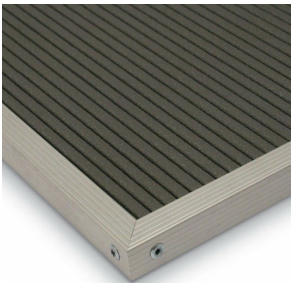

Open Face Vinyl Letter Board 24x24 Frame with Silver Trim

FOR CURRENT PRICING, VISIT THE ID # LISTED ABOVE
FREE SHIPPING

Product Details

- Open Face Letter Board
- Vinyl Grooved Letter Board
- Framed Letter Board 24x24
- Overall Vinyl Letter Board Size: **24 x 24**
- Overall Depth: **1/2"**
- Silver aluminum trim (**3/4" wide**) borders the vinyl letter board
- Attractive vinyl letterboard with **1/4"** grooves for easy letter & number insertion
- **3/4" White Helvetica letters and numbers included (290 Characters)**
- Hanging Hardware is riveted onto the back for easy wall or ceiling mount
- Open Face 24x24 letter boards displays are for **INDOOR** or **OUTDOOR** use
- **Call for Custom Size Open Face Letterboard Frames**

NOTE: If used outdoors, the letter board should be covered by an over-hang or enclosed in a case. It is not meant for outdoor use with direct exposure to inclement weather.

Ordering Options

- Optional colors for vinyl letterboard panel
- Optional letter & character sets (**1/2", 1", 2", 3"**)

*CUSTOM SIZES AVAILABLE | CALL US

Model	Overall Letter Board Size	Ships Via	Shipping Weight
OFLBV-2424	24" x 24"	UPS	18