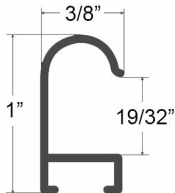

Classic SwingStand Poster Displays | 2-Sided Swing Open Metal Frame Poster Stand in 4 Frame Sizes

FOR CURRENT PRICING, VISIT THE ID # LISTED ABOVE

Product Details

- SwingFrame Classic Poster SwingStand
- 2-Sided | Two Frames for Posters
- Indoor Poster Sign Stand in 4 Frame Sizes
- Heavy Duty Elegant Metal Post 36" with Round Base
- Classic Picture Frame Profile
- Enclosed, Swing Open Frame
- Front Loading, Quick Poster, Sign, Graphic Changes
- 4 Popular Poster Sizes 11 x 17, 14 x 22, 18 x 24, 22 x 28
- Patented swing-open frame system (opens right to left)
- Features Concealed Hinges and Sliding Gravity Lock
- Metal Picture Frame Profile: **3/8" Wide**
- 6 Metal Frame Finishes
- Beveled Matboard: Choose one of 4 colors
- Metal Post Finish: Complementary color to frame finish
- Break Resistant Clear Acrylic Window
- Accepts printed materials up to 1/16" thick
- Repositionable adhesive tapes included to hold posters in position
- Viewable Area: Matte Board overlaps poster 1/4" all around
- Backing Board: 1/8" White Coroplast
- Installs Easily: Post & Frame are shipped separately in two boxes
- SwingFrame SwingStands **For Indoor Locations Only**
- Call for Custom Poster Display Stands Wood & Metal Frames

Metal Post Details

- Post Height: **36"**
- Tube Diameter: **2"**
- Base Diameter: **13 1/2"**

Ordering Options

- Frame Orientation: Portrait or Landscape
- Matboard Colors
- Side Plunge Lock & Key

****CLASSIC POSTER FRAMES CAN BE MODIFIED TO ACCEPT POSTER INSERTS UP TO 1/4" THICK...CALL FOR DETAILS ()**

| Model | Insert Size | Overall Size | Viewable Area | Ships Via | Shipping Weight |
|-----------|-------------|--------------|-------------------|-----------|-----------------|
| SSCD-1117 | 11" x 17" | 14" x 20" | 10 1/2" x 16 1/2" | FedEx | 53 |
| SSCD-1422 | 14" x 22" | 17" x 25" | 13 1/2" x 21 1/2" | FedEx | 55 |
| SSCD-1824 | 18" x 24" | 21" x 27" | 17 1/2" x 23 1/2" | FedEx | 65 |
| SSCD-2228 | 22" x 28" | 25" x 31" | 21 1/2" x 27 1/2" | FedEx | 67 |