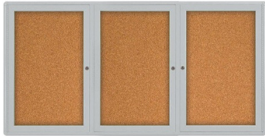

Indoor Enclosed Bulletin Boards 96 x 30 with Rounded Corners (3 DOORS)

FOR CURRENT PRICING, VISIT THE ID # LISTED ABOVE

Product Details

- Indoor Enclosed Bulletin Boards
- Aluminum Display Case
- Rounded Corners
- Overall Bulletin Board Size: [96" Wide x 30" High](#)
- Number of Doors: 3
- Sleek radius frame with **ROUNDED CORNERS** accentuates messages
- Wall Mount Cork Bulletin Board
- Full length steel piano hinges support each door
- Security cam-lock on the front of each door (2 keys included)
- Overall Display Case Depth: 2"
- Interior Useable Depth: 5/8"
- 4 metal frame finishes
- Frame Orientation: **LANDSCAPE**
- Break Resistant Acrylic: Clear Lexan Polycarbonate Window
- Self healing natural cork interior
- **96 x 30 Bulletin Board 3 Door Rounded Corners for Indoor Use!**
- **FREE SHIPPING** on Indoor Enclosed Bulletin Boards 96x30
- **Call for Custom Cork Boards and Bulletin Boards**

Ordering Options

- Painted Cork and Fabric Colors over Cork
- Plastic Clear or Multi-Color Push Pins (100 per box)
- **Door Window: Break Resistant or Tempered Glass**
 - Break Resistant Acrylic: 1/8" thick, lightweight (Standard)
 - 1/4" Tempered Glass for public environments and locations that require this added safety feature. (Upcharge)
 - If chosen we will use our heavy duty door that will change one of 2 dimensions by 1/2". We will contact you if you do not indicate which dimension you would like adjusted in your order notes.
 - The viewable area can decrease by 1/2" or the overall size can be increased by 1/2".

Model	Overall Size	Viewable Area (per door)	Number of Doors	Ships Via	Weight
SCBBIRC234-9630-3D	96" Wide x 30" High	27 1/2" x 30"	3	Freight	72 LBS