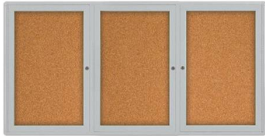

Indoor Enclosed Bulletin Boards 96 x 30 with Rounded Corners (3 DOORS)

FOR CURRENT PRICING, VISIT THE ID # LISTED ABOVE

Product Details

- Indoor Enclosed Bulletin Boards
- Aluminum Display Case
- Rounded Corners
- Overall Bulletin Board Size: [96" Wide x 30" High](#)
- Number of Doors: 3
- Sleek radius frame with **ROUNDED CORNERS** accentuates messages
- Wall Mount Cork Bulletin Board
- Full length steel piano hinges support each door
- Security cam-lock on the front of each door (2 keys included)
- Overall Display Case Depth: 2"
- Interior Useable Depth: 5/8"
- 4 metal frame finishes
- Frame Orientation: **LANDSCAPE**
- Break Resistant Acrylic: Clear Lexan Polycarbonate Window
- Self healing natural cork interior
- **96 x 30 Bulletin Board 3 Door Rounded Corners for Indoor Use!**
- **FREE SHIPPING** on Indoor Enclosed Bulletin Boards 96x30
- **Call for Custom Cork Boards and Bulletin Boards**

Ordering Options

- Painted Cork and Fabric Colors over Cork
- Plastic Clear or Multi-Color Push Pins (100 per box)
- **Door Window: Break Resistant or Tempered Glass**
 - Break Resistant Acrylic: 1/8" thick, lightweight (Standard)
 - 1/4" Tempered Glass for public environments and locations that require this added safety feature. (Upcharge)
 - If chosen we will use our heavy duty door that will change one of 2 dimensions by 1/2". We will contact you if you do not indicate which dimension you would like adjusted in your order notes.
 - The viewable area can decrease by 1/2" or the overall size can be increased by 1/2".

Model	Overall Size	Viewable Area (per door)	Number of Doors	Ships Via	Weight
SCBBIRC234-9630-3D	96" Wide x 30" High	27 1/2" x 30"	3	Freight	72 LBS