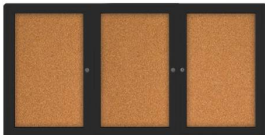

Indoor Enclosed Bulletin Boards 96 x 30 with Rounded Corners (3 DOORS)

FOR CURRENT PRICING, VISIT THE ID # LISTED ABOVE

Product Details

- Indoor Enclosed Bulletin Boards
- Aluminum Display Case
- Rounded Corners
- Overall Bulletin Board Size: [96" Wide x 30" High](#)
- Number of Doors: 3
- Sleek radius frame with **ROUNDED CORNERS** accentuates messages
- Wall Mount Cork Bulletin Board
- Full length steel piano hinges support each door
- Security cam-lock on the front of each door (2 keys included)
- Overall Display Case Depth: 2"
- Interior Useable Depth: 5/8"
- 4 metal frame finishes
- Frame Orientation: **LANDSCAPE**
- Break Resistant Acrylic: Clear Lexan Polycarbonate Window
- Self healing natural cork interior
- **96 x 30 Bulletin Board 3 Door Rounded Corners for Indoor Use!**
- **FREE SHIPPING** on Indoor Enclosed Bulletin Boards 96x30
- **Call for Custom Cork Boards and Bulletin Boards**

Ordering Options

- Painted Cork and Fabric Colors over Cork
- Plastic Clear or Multi-Color Push Pins (100 per box)
- **Door Window: Break Resistant or Tempered Glass**
 - Break Resistant Acrylic: 1/8" thick, lightweight (Standard)
 - 1/4" Tempered Glass for public environments and locations that require this added safety feature. (Upcharge)
 - If chosen we will use our heavy duty door that will change one of 2 dimensions by 1/2". We will contact you if you do not indicate which dimension you would like adjusted in your order notes.
 - The viewable area can decrease by 1/2" or the overall size can be increased by 1/2".